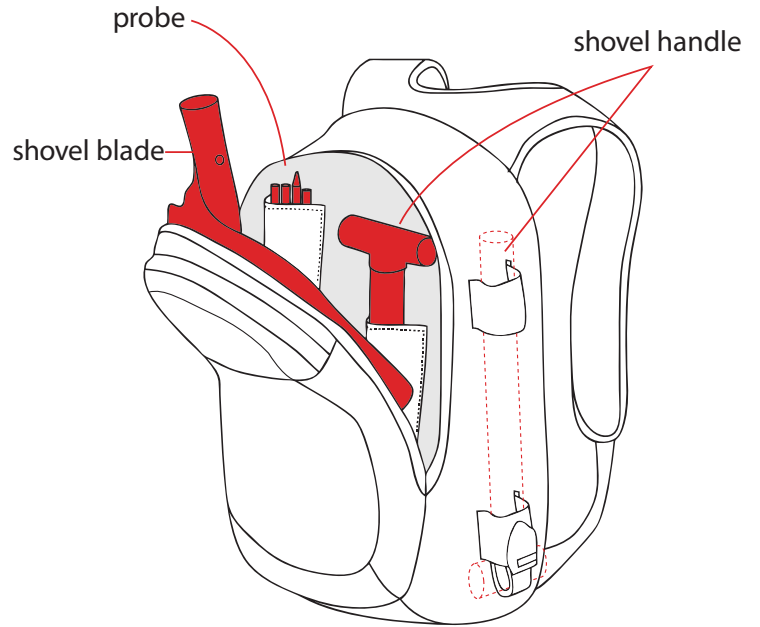

Snow Series Tech-Manual: Winter 2012

Pack Features

	Diagonal Ski Carry (Cable Adjust)	Diagonal Ski Carry (Web Loop)	A-Frame Ski Carry	Snowboard X-Carry	Snowboard Vertical Carry	External Vertical Carry	Insulated Shovel Handle Carry	Fleece Lined Hydration Sleeve	Avalanche Tool Pockets	Quick Stash Pocket	Top Loader	Back Access	Helmet Carry
GUIDE 55L	X	X	X	X	X	X	X	X	X	X	X	X	X
POACHER 45L	X	X	X	X	X	X	X	X	X	X	X	X	X
BLADE 38L	X	X	X	X	X	X	X	X	X	X	X	X	X
FRONTIER 36L	X	X	X	X	X	X	X	X	X	X	X	X	X
PRO II 26L	X	X	X	X	X	X	X	X	X	X	X	X	X
TEAM HELI PRO DLX 20L	X	X	X	X	X	X	X	X	X	X	X	X	X
HELI PRO DLX 20L	X	X	X	X	X	X	X	X	X	X	X	X	X
GIRLS HELI PRO DLX 18L	X	X	X	X	X	X	X	X	X	X	X	X	X
TEAM HELI PRO 20L	X	X	X	X	X	X	X	X	X	X	X	X	X
GIRLS TEAM HELI PRO 18L	X	X	X	X	X	X	X	X	X	X	X	X	X
HELI PRO 20L	X	X	X	X	X	X	X	X	X	X	X	X	X
GIRLS HELI PRO 18L	X	X	X	X	X	X	X	X	X	X	X	X	X
TEAM MISSION 25L	X	X	X	X	X	X	X	X	X	X	X	X	X
MISSION 25L	X	X	X	X	X	X	X	X	X	X	X	X	X
GIRLS MISSION 25L	X	X	X	X	X	X	X	X	X	X	X	X	X
BAKER 16L	X	X	X	X	X	X	X	X	X	X	X	X	X
HELI PACK 11L	X	X	X	X	X	X	X	X	X	X	X	X	X

Features and locations may vary depending on pack style

**A-frame
ski carry**

Avalanche tool pocket

Diagonal ski-carry

Features and locations may vary depending on pack style

Helmet carry
(location may vary)