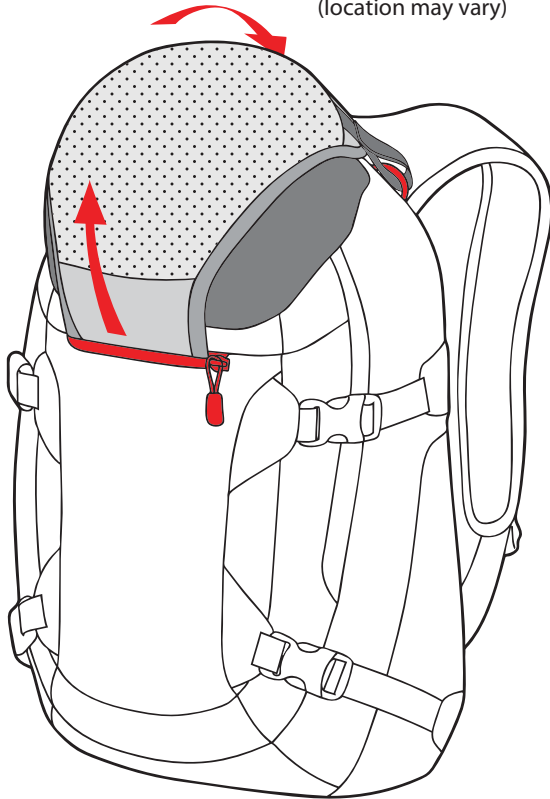

Snow Series Tech-Manual: Winter 2012

Pack Features

	Diagonal Ski Carry (Cable Adjust)	Diagonal Ski Carry (Web Loop)	A-Frame Ski Carry	Snowboard X-Carry	Snowboard Vertical Carry	External Vertical Carry	Insulated Shovel Handle Carry	Fleece Lined Hydration Sleeve	Avalanche Tool Pockets	Quick Stash Pocket	Top Loader	Back Access	Helmet Carry
GUIDE 55L	X	X	X	X	X	X	X	X	X	X	X	X	X
POACHER 45L	X	X	X	X	X	X	X	X	X	X	X	X	X
BLADE 38L	X	X	X	X	X	X	X	X	X	X	X	X	X
FRONTIER 36L	X	X	X	X	X	X	X	X	X	X	X	X	X
PRO II 26L	X	X	X	X	X	X	X	X	X	X	X	X	X
TEAM HELI PRO DLX 20L	X	X	X	X	X	X	X	X	X	X	X	X	X
HELI PRO DLX 20L	X	X	X	X	X	X	X	X	X	X	X	X	X
GIRLS HELI PRO DLX 18L	X	X	X	X	X	X	X	X	X	X	X	X	X
TEAM HELI PRO 20L	X	X	X	X	X	X	X	X	X	X	X	X	X
GIRLS TEAM HELI PRO 18L	X	X	X	X	X	X	X	X	X	X	X	X	X
HELI PRO 20L	X	X	X	X	X	X	X	X	X	X	X	X	X
GIRLS HELI PRO 18L	X	X	X	X	X	X	X	X	X	X	X	X	X
TEAM MISSION 25L	X	X	X	X	X	X	X	X	X	X	X	X	X
MISSION 25L	X	X	X	X	X	X	X	X	X	X	X	X	X
GIRLS MISSION 25L	X	X	X	X	X	X	X	X	X	X	X	X	X
BAKER 16L	X	X	X	X	X	X	X	X	X	X	X	X	X
HELI PACK 11L	X	X	X	X	X	X	X	X	X	X	X	X	X

Features and locations may vary depending on pack style

**A-frame
ski carry**

Avalanche tool pocket

Diagonal ski-carry

Features and locations may vary depending on pack style

Helmet carry
(location may vary)

**Snowboard
Vertical Carry**

**Snowboard
Cross-Carry**

Features and locations may vary depending on pack style