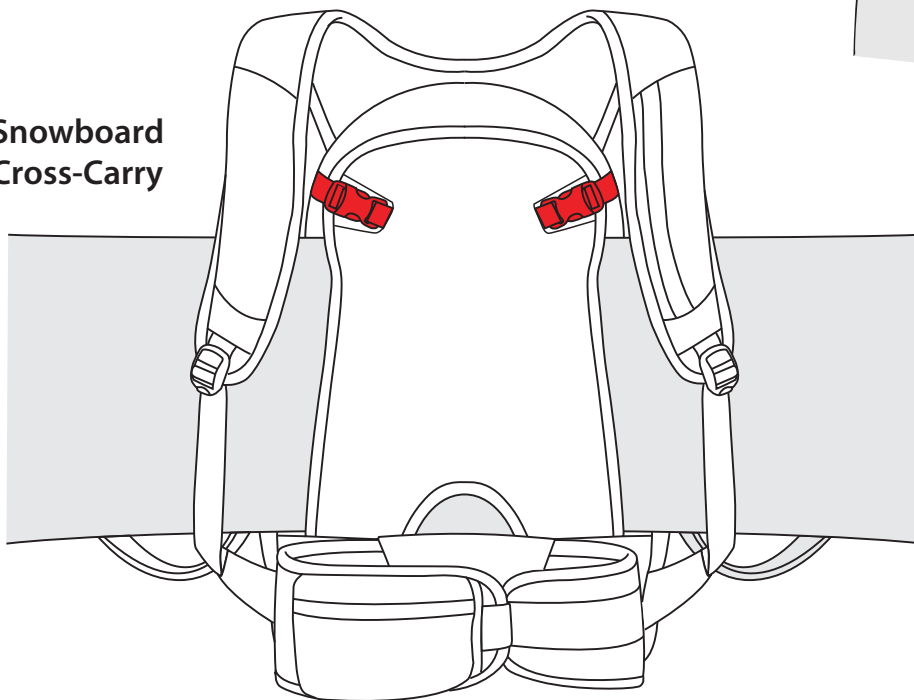

Snow Series Tech-Manual: Winter 2012

Pack Features

	Diagonal Ski Carry (Cable Adjust)	Diagonal Ski Carry (Web Loop)	A-Frame Ski Carry	Snowboard X-Carry	Snowboard Vertical Carry	External Vertical Carry	Insulated Shovel Handle Carry	Fleece Lined Hydration Sleeve	Avalanche Tool Pockets	Quick Stash Pocket	Top Loader	Back Access	Helmet Carry
GUIDE 55L	X	X	X	X	X	X	X	X	X	X	X	X	X
POACHER 45L	X	X	X	X	X	X	X	X	X	X	X	X	X
BLADE 38L	X	X	X	X	X	X	X	X	X	X	X	X	X
FRONTIER 36L	X	X	X	X	X	X	X	X	X	X	X	X	X
PRO II 26L	X	X	X	X	X	X	X	X	X	X	X	X	X
TEAM HELI PRO DLX 20L	X	X	X	X	X	X	X	X	X	X	X	X	X
HELI PRO DLX 20L	X	X	X	X	X	X	X	X	X	X	X	X	X
GIRLS HELI PRO DLX 18L	X	X	X	X	X	X	X	X	X	X	X	X	X
TEAM HELI PRO 20L	X	X	X	X	X	X	X	X	X	X	X	X	X
GIRLS TEAM HELI PRO 18L	X	X	X	X	X	X	X	X	X	X	X	X	X
HELI PRO 20L	X	X	X	X	X	X	X	X	X	X	X	X	X
GIRLS HELI PRO 18L	X	X	X	X	X	X	X	X	X	X	X	X	X
TEAM MISSION 25L	X	X	X	X	X	X	X	X	X	X	X	X	X
MISSION 25L	X	X	X	X	X	X	X	X	X	X	X	X	X
GIRLS MISSION 25L	X	X	X	X	X	X	X	X	X	X	X	X	X
BAKER 16L	X	X	X	X	X	X	X	X	X	X	X	X	X
HELI PACK 11L	X	X	X	X	X	X	X	X	X	X	X	X	X

Features and locations may vary depending on pack style

**A-frame
ski carry**

Avalanche tool pocket

Diagonal ski-carry

Features and locations may vary depending on pack style

Helmet carry
(location may vary)

**Snowboard
Vertical Carry**

**Snowboard
Cross-Carry**

Features and locations may vary depending on pack style