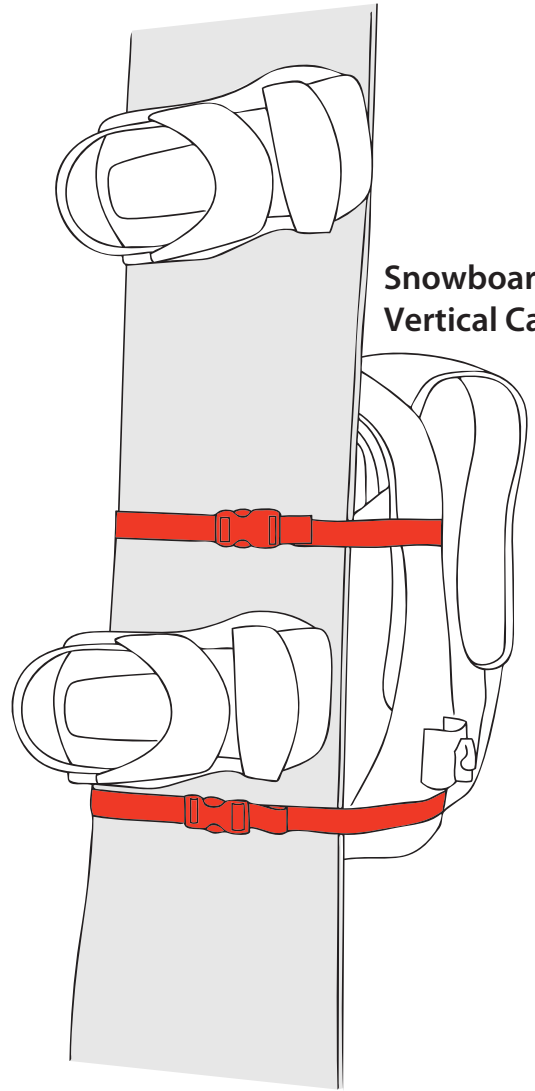

Snow Series Tech-Manual: Winter 2012

Pack Features

	Diagonal Ski Carry (Cable Adjust)	Diagonal Ski Carry (Web Loop)	A-Frame Ski Carry	Snowboard X-Carry	Snowboard Vertical Carry	External Vertical Carry	Insulated Shovel Handle Carry	Fleece Lined Hydration Sleeve	Avalanche Tool Pockets	Quick Stash Pocket	Top Loader	Back Access	Helmet Carry
GUIDE 55L	X	X	X	X	X	X	X	X	X	X	X	X	X
POACHER 45L	X	X	X	X	X	X	X	X	X	X	X	X	X
BLADE 38L	X	X	X	X	X	X	X	X	X	X	X	X	X
FRONTIER 36L	X	X	X	X	X	X	X	X	X	X	X	X	X
PRO II 26L	X	X	X	X	X	X	X	X	X	X	X	X	X
TEAM HELI PRO DLX 20L	X	X	X	X	X	X	X	X	X	X	X	X	X
HELI PRO DLX 20L	X	X	X	X	X	X	X	X	X	X	X	X	X
GIRLS HELI PRO DLX 18L	X	X	X	X	X	X	X	X	X	X	X	X	X
TEAM HELI PRO 20L	X	X	X	X	X	X	X	X	X	X	X	X	X
GIRLS TEAM HELI PRO 18L	X	X	X	X	X	X	X	X	X	X	X	X	X
HELI PRO 20L	X	X	X	X	X	X	X	X	X	X	X	X	X
GIRLS HELI PRO 18L	X	X	X	X	X	X	X	X	X	X	X	X	X
TEAM MISSION 25L	X	X	X	X	X	X	X	X	X	X	X	X	X
MISSION 25L	X	X	X	X	X	X	X	X	X	X	X	X	X
GIRLS MISSION 25L	X	X	X	X	X	X	X	X	X	X	X	X	X
BAKER 16L	X	X	X	X	X	X	X	X	X	X	X	X	X
HELI PACK 11L	X	X	X	X	X	X	X	X	X	X	X	X	X

Features and locations may vary depending on pack style

**A-frame
ski carry**

Avalanche tool pocket

Diagonal ski-carry

Features and locations may vary depending on pack style

Helmet carry
(location may vary)

**Snowboard
Vertical Carry**

**Snowboard
Cross-Carry**

Features and locations may vary depending on pack style