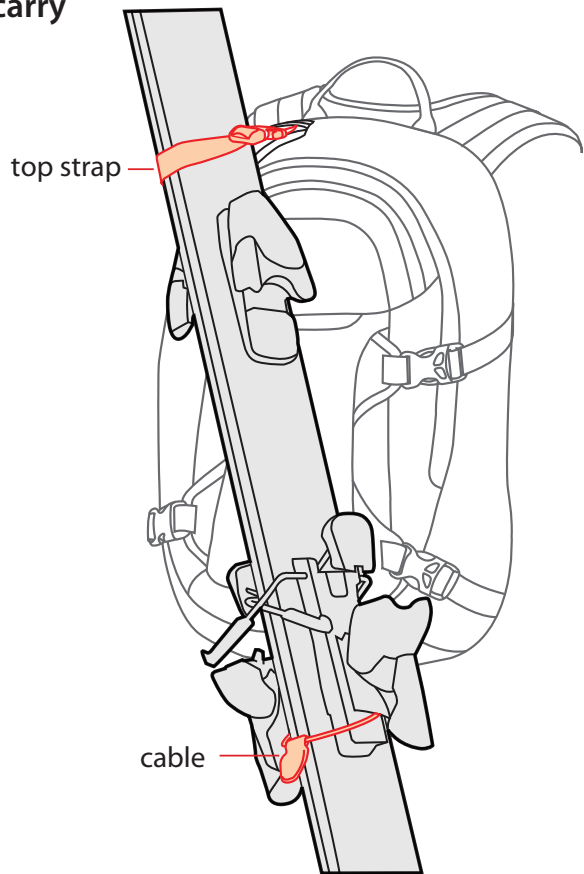

Snow Series Tech-Manual: Winter 2012

Pack Features

	Diagonal Ski Carry (Cable Adjust)	Diagonal Ski Carry (Web Loop)	A-Frame Ski Carry	Snowboard X-Carry	Snowboard Vertical Carry	External Vertical Carry	Insulated Shovel Handle Carry	Fleece Lined Hydration Sleeve	Avalanche Tool Pockets	Quick Stash Pocket	Top Loader	Back Access	Helmet Carry
GUIDE 55L	X	X	X	X	X	X	X	X	X	X	X	X	X
POACHER 45L	X	X	X	X	X	X	X	X	X	X	X	X	X
BLADE 38L	X	X	X	X	X	X	X	X	X	X	X	X	X
FRONTIER 36L	X	X	X	X	X	X	X	X	X	X	X	X	X
PRO II 26L	X	X	X	X	X	X	X	X	X	X	X	X	X
TEAM HELI PRO DLX 20L	X	X	X	X	X	X	X	X	X	X	X	X	X
HELI PRO DLX 20L	X	X	X	X	X	X	X	X	X	X	X	X	X
GIRLS HELI PRO DLX 18L	X	X	X	X	X	X	X	X	X	X	X	X	X
TEAM HELI PRO 20L	X	X	X	X	X	X	X	X	X	X	X	X	X
GIRLS TEAM HELI PRO 18L	X	X	X	X	X	X	X	X	X	X	X	X	X
HELI PRO 20L	X	X	X	X	X	X	X	X	X	X	X	X	X
GIRLS HELI PRO 18L	X	X	X	X	X	X	X	X	X	X	X	X	X
TEAM MISSION 25L	X	X	X	X	X	X	X	X	X	X	X	X	X
MISSION 25L	X	X	X	X	X	X	X	X	X	X	X	X	X
GIRLS MISSION 25L	X	X	X	X	X	X	X	X	X	X	X	X	X
BAKER 16L	X	X	X	X	X	X	X	X	X	X	X	X	X
HELI PACK 11L	X	X	X	X	X	X	X	X	X	X	X	X	X

Features and locations may vary depending on pack style

**A-frame
ski carry**

Avalanche tool pocket

Diagonal ski-carry

Features and locations may vary depending on pack style

Helmet carry
(location may vary)

**Snowboard
Vertical Carry**

**Snowboard
Cross-Carry**

Features and locations may vary depending on pack style