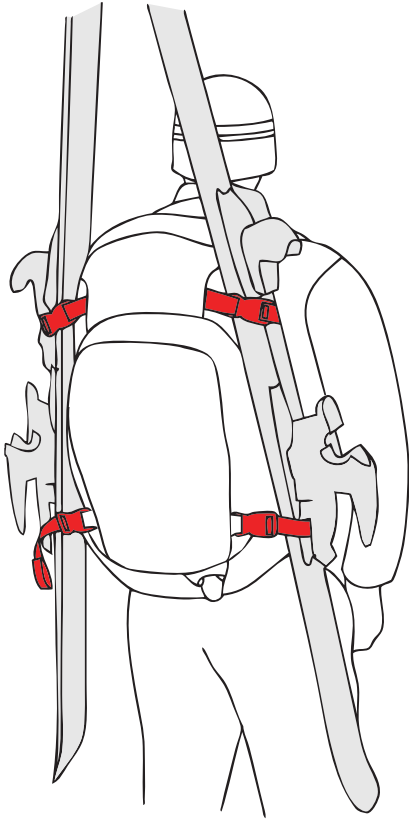

Snow Series Tech-Manual: Winter 2012

Pack Features

	Diagonal Ski Carry (Cable Adjust)	Diagonal Ski Carry (Web Loop)	A-Frame Ski Carry	Snowboard X-Carry	Snowboard Vertical Carry	External Vertical Carry	Insulated Shovel Handle Carry	Fleece Lined Hydration Sleeve	Avalanche Tool Pockets	Quick Stash Pocket	Top Loader	Back Access	Helmet Carry
GUIDE 55L	X	X	X	X	X	X	X	X	X	X	X	X	X
POACHER 45L	X	X	X	X	X	X	X	X	X	X	X	X	X
BLADE 38L	X	X	X	X	X	X	X	X	X	X	X	X	X
FRONTIER 36L	X	X	X	X	X	X	X	X	X	X	X	X	X
PRO II 26L	X	X	X	X	X	X	X	X	X	X	X	X	X
TEAM HELI PRO DLX 20L	X	X	X	X	X	X	X	X	X	X	X	X	X
HELI PRO DLX 20L	X	X	X	X	X	X	X	X	X	X	X	X	X
GIRLS HELI PRO DLX 18L	X	X	X	X	X	X	X	X	X	X	X	X	X
TEAM HELI PRO 20L	X	X	X	X	X	X	X	X	X	X	X	X	X
GIRLS TEAM HELI PRO 18L	X	X	X	X	X	X	X	X	X	X	X	X	X
HELI PRO 20L	X	X	X	X	X	X	X	X	X	X	X	X	X
GIRLS HELI PRO 18L	X	X	X	X	X	X	X	X	X	X	X	X	X
TEAM MISSION 25L	X	X	X	X	X	X	X	X	X	X	X	X	X
MISSION 25L	X	X	X	X	X	X	X	X	X	X	X	X	X
GIRLS MISSION 25L	X	X	X	X	X	X	X	X	X	X	X	X	X
BAKER 16L	X	X	X	X	X	X	X	X	X	X	X	X	X
HELI PACK 11L	X	X	X	X	X	X	X	X	X	X	X	X	X

Features and locations may vary depending on pack style

**A-frame
ski carry**

Avalanche tool pocket

Diagonal ski-carry

Features and locations may vary depending on pack style

Helmet carry
(location may vary)

**Snowboard
Vertical Carry**

**Snowboard
Cross-Carry**

Features and locations may vary depending on pack style